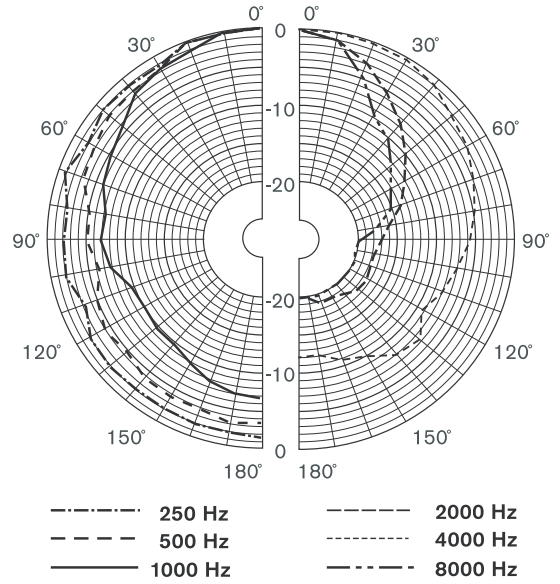

Dimensions in mm

Polar diagram horizontal (measured with pink noise)

Circuit diagram

Frequency response

Polar diagram vertical (measured with pink noise)

Technical Specifications

Electrical*

Maximum power	9 W
Rated power	6 / 3 / 1.5 W
Sound pressure level at 6 W / 1 W (1 kHz, 1 m)	99 dB / 91 dB (SPL)
Sound pressure level at 6 W / 1 W (4 kHz, 1 m)	100 dB / 92 dB (SPL)

Effective frequency range (-10 dB)	180 Hz to 20 kHz
Opening angle	1 kHz / 4 kHz (-6 dB)
horizontal	165° / 95°
vertical	158° / 73°
Rated input voltage	100 V
Rated impedance	1667 ohm
Connector	4-pole push-in terminal block

* Technical performance data acc. to IEC 60268-5

Mechanical

Dimensions (H x W x D)	240 x 151 x 139 mm (9.4 x 5.9 x 5.5 in)
Weight	1.5 kg (3.3 lb)
Color	Black (D) or white (L)
cabinet / cloth (D)	Matches RAL 9004 / RAL 9004
cabinet / cloth (L)	Matches RAL 9010 / RAL 7044