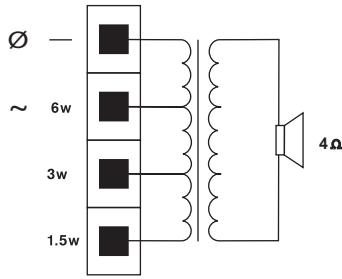

Safety

acc. to EN 60065

Installation/Configuration Notes

Two mounting brackets, fixed to the rear panel provide easy and quick wall mounting or ceiling mounting. If these are not desired, they can be removed, and the unit can still be wall mounted using the three keyholes in the rear panel.

A convenient, easy-to-use, 4-pole push-in terminal block is on the rear panel for on-site wiring. This terminal block has provision for power tapping on the 100 volt matching transformer in the cabinet. It allows selection of nominal full-power, half-power or quarter-power radiation (in 3 dB steps).

Dimensions in mm

Polar diagram horizontal (measured with pink noise)

Circuit diagram

Frequency response

Polar diagram vertical (measured with pink noise)

Technical Specifications

Electrical*

Maximum power	9 W
Rated power	6 / 3 / 1.5 W
Sound pressure level at 6 W / 1 W (1 kHz, 1 m)	99 dB / 91 dB (SPL)
Sound pressure level at 6 W / 1 W (4 kHz, 1 m)	100 dB / 92 dB (SPL)

Effective frequency range (-10 dB)	180 Hz to 20 kHz
Opening angle	1 kHz / 4 kHz (-6 dB)
horizontal	165° / 95°
vertical	158° / 73°
Rated input voltage	100 V
Rated impedance	1667 ohm
Connector	4-pole push-in terminal block