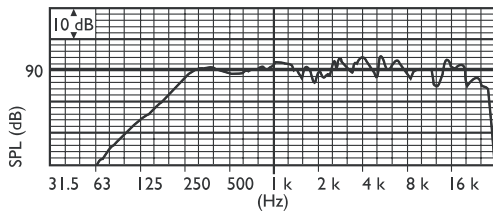

Dimensions in mm

Polar diagram horizontal (measured with pink noise)

Circuit diagram

Frequency response

Polar diagram vertical (measured with pink noise)

Technical Specifications

Electrical*

Maximum power	9 W
Rated power	6 / 3 / 1.5 W
Sound pressure level at 6 W / 1 W (1 kHz, 1 m)	99 dB / 91 dB (SPL)
Sound pressure level at 6 W / 1 W (4 kHz, 1 m)	100 dB / 92 dB (SPL)