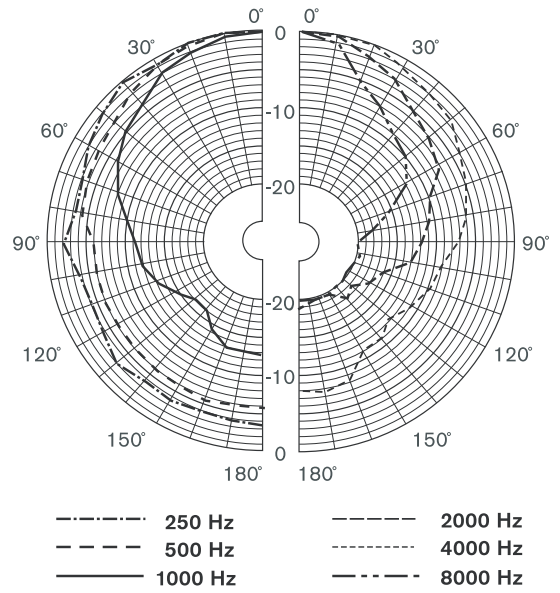

Dimensions in mm

Polar diagram horizontal (measured with pink noise)

Circuit diagram

Frequency response

Polar diagram vertical (measured with pink noise)

Technical Specifications

Electrical*

Maximum power	9 W
Rated power	6 / 3 / 1.5 W
Sound pressure level at 6 W / 1 W (1 kHz, 1 m)	99 dB / 91 dB (SPL)
Sound pressure level at 6 W / 1 W (4 kHz, 1 m)	100 dB / 92 dB (SPL)

Effective frequency range (-10 dB)	180 Hz to 20 kHz
Opening angle	1 kHz / 4 kHz (-6 dB)
horizontal	165° / 95°
vertical	158° / 73°
Rated input voltage	100 V
Rated impedance	1667 ohm
Connector	4-pole push-in terminal block

* Technical performance data acc. to IEC 60268-5

Mechanical

Dimensions (H x W x D)	240 x 151 x 139 mm (9.4 x 5.9 x 5.5 in)
Weight	1.5 kg (3.3 lb)
Color	Black (D) or white (L)
cabinet / cloth (D)	Matches RAL 9004 / RAL 9004
cabinet / cloth (L)	Matches RAL 9010 / RAL 7044