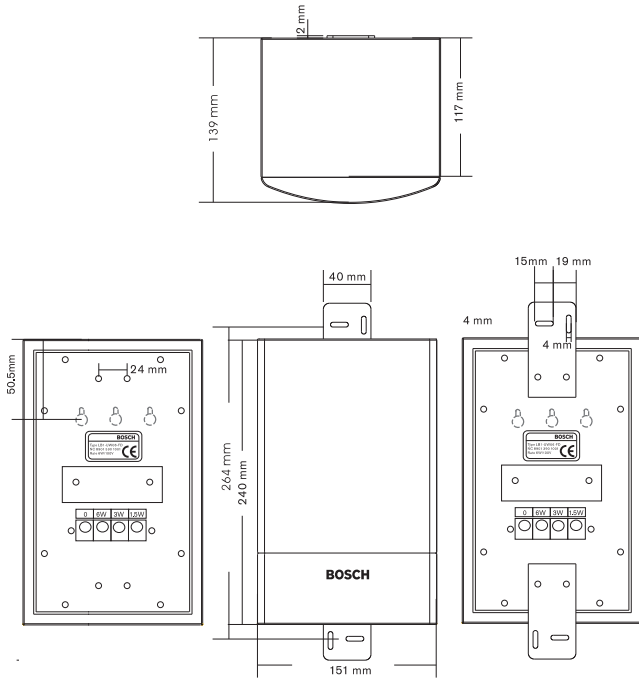

Safety

acc. to EN 60065

Installation/Configuration Notes

Two mounting brackets, fixed to the rear panel provide easy and quick wall mounting or ceiling mounting. If these are not desired, they can be removed, and the unit can still be wall mounted using the three keyholes in the rear panel.

A convenient, easy-to-use, 4-pole push-in terminal block is on the rear panel for on-site wiring. This terminal block has provision for power tapping on the 100 volt matching transformer in the cabinet. It allows selection of nominal full-power, half-power or quarter-power radiation (in 3 dB steps).

Dimensions in mm

Polar diagram horizontal (measured with pink noise)

Circuit diagram

Frequency response

Polar diagram vertical (measured with pink noise)

Technical Specifications

Electrical*

Maximum power	9 W
Rated power	6 / 3 / 1.5 W
Sound pressure level at 6 W / 1 W (1 kHz, 1 m)	99 dB / 91 dB (SPL)
Sound pressure level at 6 W / 1 W (4 kHz, 1 m)	100 dB / 92 dB (SPL)

* Technical performance data acc. to IEC 60268-5

Mechanical

Dimensions (H x W x D)	240 x 151 x 139 mm (9.4 x 5.9 x 5.5 in)
Weight	1.5 kg (3.3 lb)
Color	Black (D) or white (L)
cabinet / cloth (D)	Matches RAL 9004 / RAL 9004
cabinet / cloth (L)	Matches RAL 9010 / RAL 7044