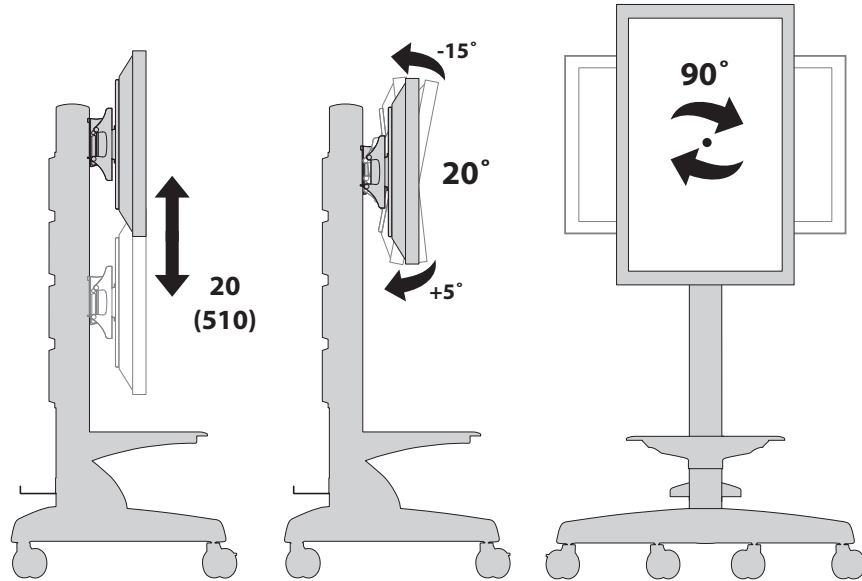

PROCFCART technical data sheet

inches (mm)

	Packaging UPC	MC UPC
Americas	728901028205	NA
International	728901028205	NA

	Dimensions WxDxH Inches (mm)	Wt lbs (kg)	Qty
Box	66 x 14 x 20 (1680x335x503)	122 (55)	NA
MC	NA	NA	NA

Box Contents	Qty
PROCFCART	1
Complete attachment hardware kit	1
Instruction manual	1