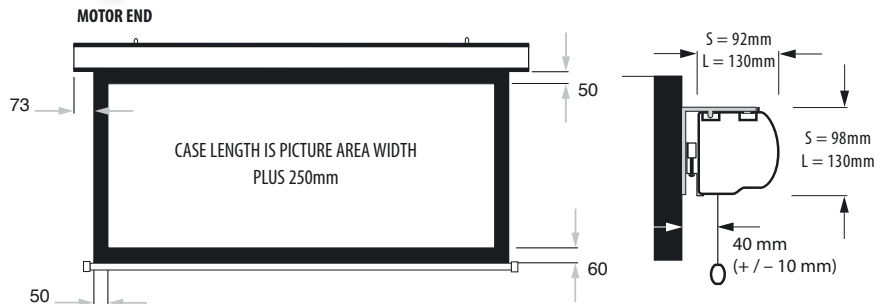

ElectriCinema Premium Motorised Screen

See page 19 for more information about the exclusive Connect Motor Control System.

The ElectriCinema has long been the premium projection screen of choice for the AV industry, with all the high quality features that you come to expect from a Screen Technics product, rugged design, contemporary good looks and ease of installation with the universal bracket system. But now Screen Technics has gone the extra mile and combined this world class screen with the new Connect Control System, fully integrated within the head-box canister, it has all the control and connectivity issues one could ask for in an audio visual environment.

Not only has Screen Technics sorted out the control issues, but we also offer the unique Interfit Screen Box that allows your ElectriCinema screen to be neatly installed within the ceiling space for the fully integrated style so popular in today's multi purpose office and domestic rooms.

BENEFITS

- Sizes up to 200" Diagonal
- Universal Bracket System
- Connect Control System with IR Control
- Designer Good Looks
- Interfit Screen Box Optional

APPLICATIONS

- Home Theatre
- Boardroom Presentations
- Educational & Training Facilities

PRODUCT FEATURES

Description: Designer Style Motorised Projection Screen with Integrated IR Remote Control.

Head Box: Powder Coat White Ripple as standard with Silver Glo Pearl or Black as same cost option.

Surface: Matt White Fibreglass (under 180" Dia. over) Welded matt White PVC.

Borders: 50mm Sides & Bottom with 300mm adjustable top black leader.

Brackets: One piece clip-on L bracket suitable for wall or ceiling installation.

Sizes: 72" Diagonal to 200" Diagonal.

Options: Extra Top Masking - RF RTS Remote or 4 Core Wall Switch (same cost option).

Item No	Inch Diagonal	Image Size mm	Format
0607219-S	72"	1100 x 1465	Video 4:3
0608419-S	84"	1280 x 1705	Video 4:3
0609619-S	96"	1465 x 1950	Video 4:3
0610019-S	100"	1525 x 2035	Video 4:3
0611519-L	115"	1755 x 2340	Video 4:3
0613019-L	130"	1980 x 2640	Video 4:3
0615019-L	150"	2285 x 3050	Video 4:3
0618019-L	180"	2745 x 3660	Video 4:3
0620019-L	200"	3050 x 4065	Video 4:3
0607229-S	72"	895 x 1595	HDTV 16:9
0608429-S	84"	1045 x 1860	HDTV 16:9
0609629-S	96"	1195 x 2125	HDTV 16:9
0610029-S	100"	1245 x 2215	HDTV 16:9
0611029-L	110"	1370 x 2435	HDTV 16:9
0611529-L	115"	1430 x 2545	HDTV 16:9
0612029-L	120"	1495 x 2655	HDTV 16:9
0613029-L	130"	1615 x 2880	HDTV 16:9
0615029-L	150"	1865 x 3320	HDTV 16:9
0618029-L	180"	2240 x 3985	HDTV 16:9

NB : Codes with S have canisters of 92mm x 98mm
Codes with L have canisters of 130mm x 130mm